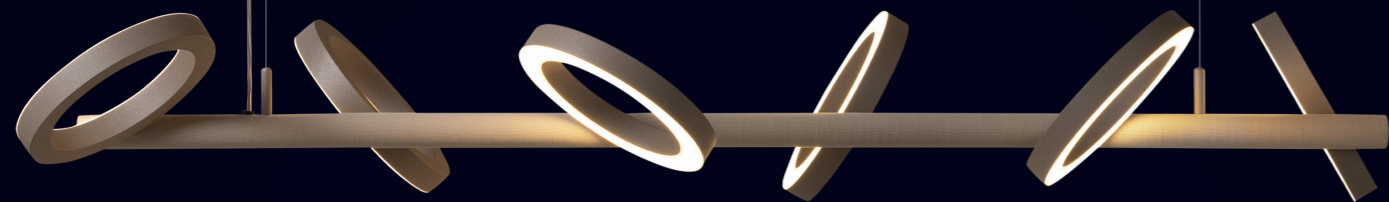

PALLANA LIGHT BY IDEO, in Pebble, **ZIO DINING TABLE** BY MARCEL WANDERS, in White Wash Oak (310 Shown), **ZIO DINING CHAIR** BY MARCEL WANDERS Spectrum Leather in Red Brown, Oak frame in White Wash.