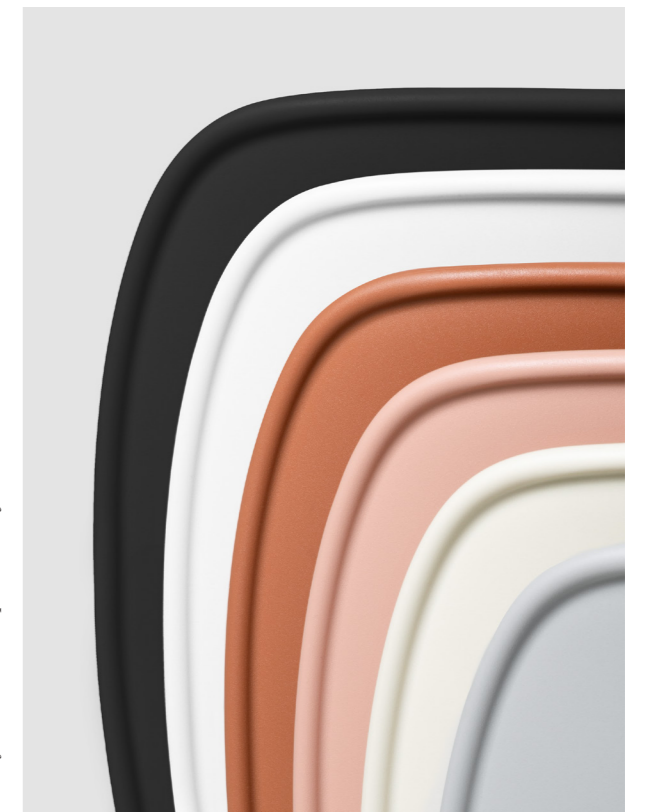

**CHOICES, CHOICES, CHOICES**

Customise the Hana Chair to fit your style with six colours for the un-upholstered version, and choose either a stackable or non-stackable metal base in chrome or matte black. Or opt for the upholstered version and choose from our wide range of fabrics and leathers, creating unique Hana chairs that match your interior and lifestyle perfectly. Ideal for dynamic spaces needing adaptable seating, the un-upholstered version prioritises easy maintenance, allowing for simple disassembly and repair to ensure longevity even under heavy use.