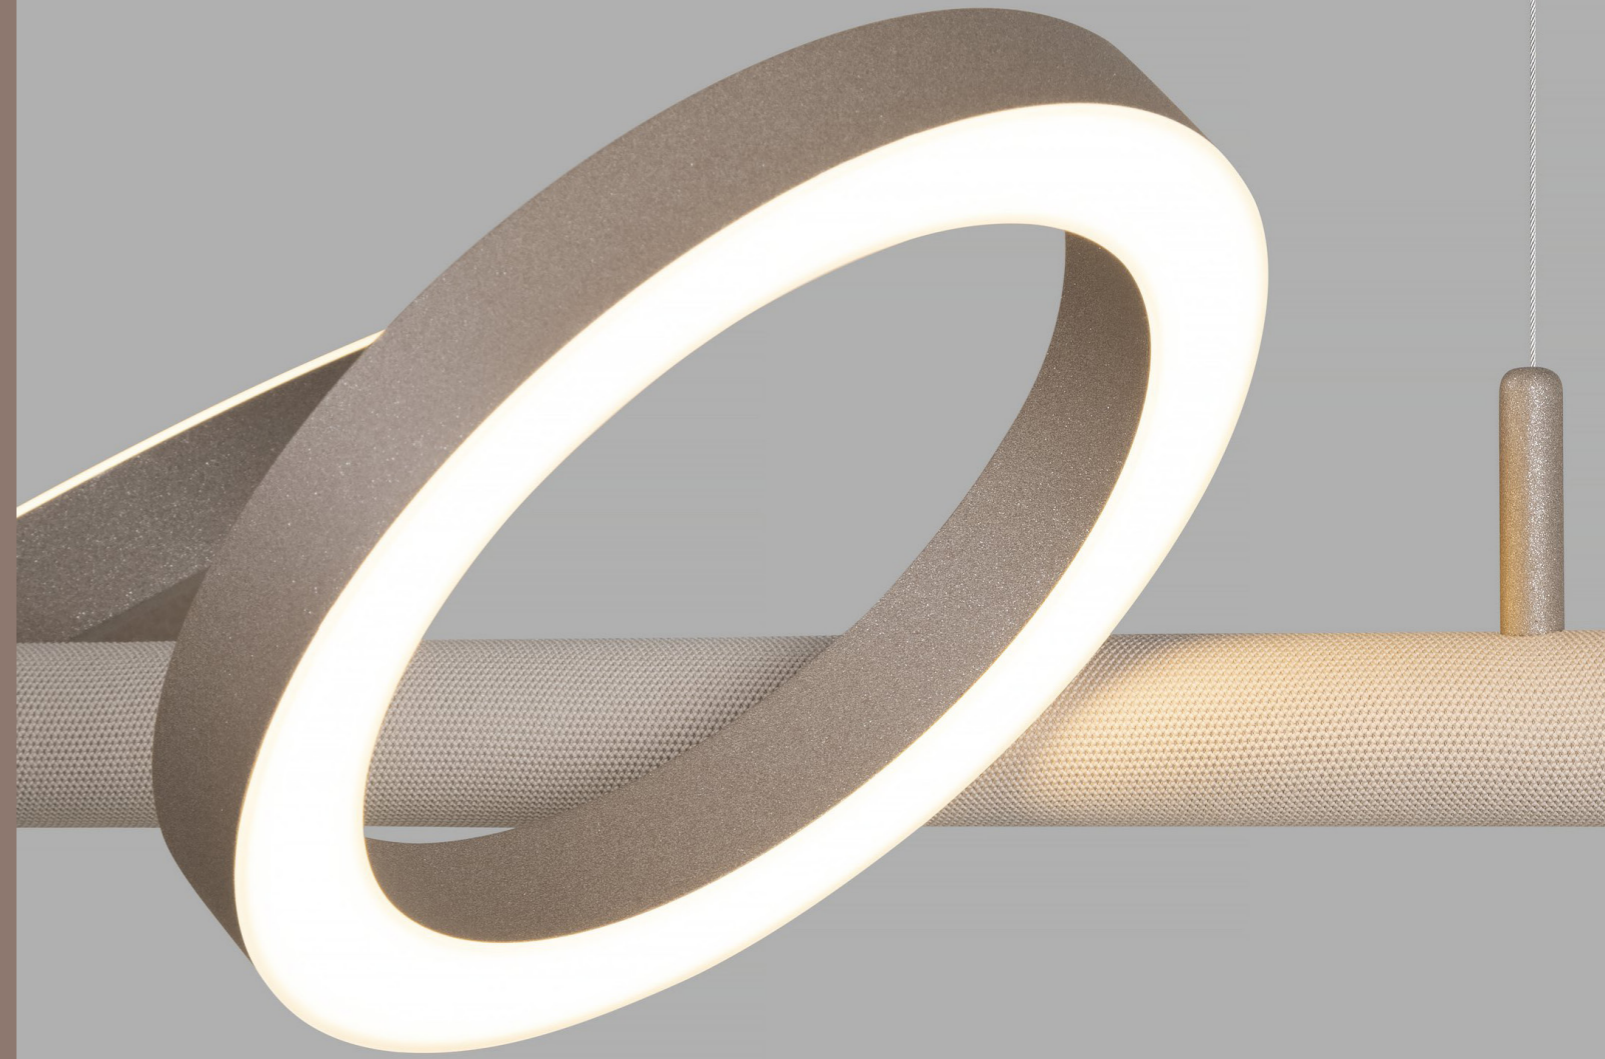

# Pallana Light— Practically Playful

IDEO's Pallana Light is a suspended lighting fixture that combines function and fun. Its classic shapes and dynamic design make it a playful task light.

View in AR!

PALLANA LIGHT  
BY IDEO, in Pebble.