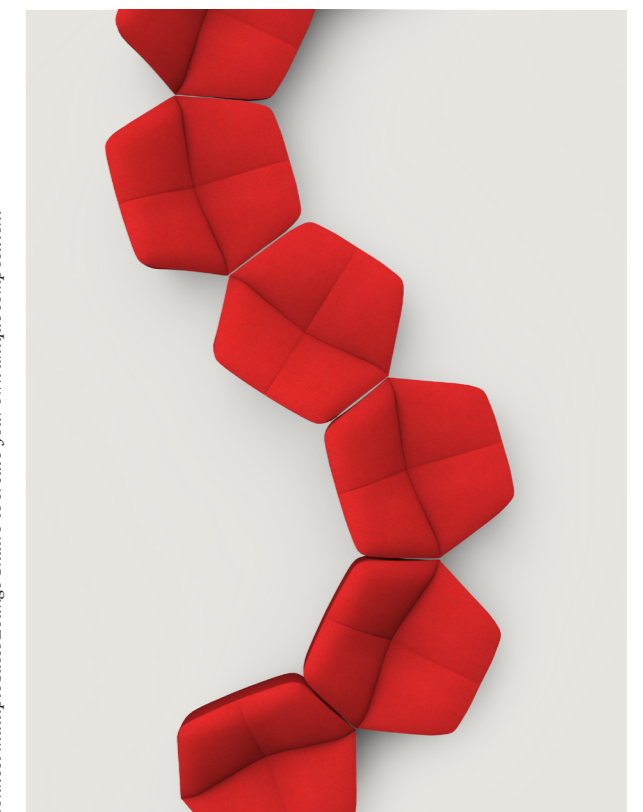

Connect multiple Kiss Lounge Chairs to create your own unique composition.