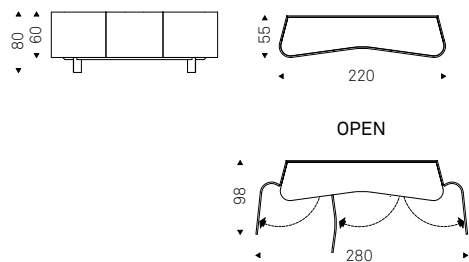

Blues

A. Lucatello & G. Cattelan | 2022

Madia contenitore in legno laccato titanio. Piedini in acciaio verniciato gofrato graphite. Top in cristallo specchiato fumé. Ripiani interni in cristallo trasparente.

Sideboard in titanium lacquered wood. Feet in graphite embossed lacquered steel. Top in fumé mirrored glass. Internal clear glass shelves.

BLUES sideboard – AKUMAL mirror fumé