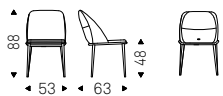

Mariel ML

Paolo Cattelan | 2022

Sedia con struttura in acciaio verniciato goffrato titanio, bronzo, graphite, pearl o nero. Rivestimento in tessuto, synthetic nubuck, micro nubuck, ecopelle o pelle come da campionario. Non sfoderabile.

Chair with frame in titanium, bronze, graphite, pearl or black embossed lacquered steel. Cover in fabric, synthetic nubuck, micro nubuck, soft leather or synthetic leather as per sample card. The cover is not removable.

◀ MARIEL ML chair in soft leather 948 lino and bronze frame
▶ MARIEL ML chair in soft leather glove GLV14 Platoon and bronze frame