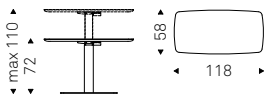

Runner Leather

Paolo Cattelan | 2022

Scrivania regolabile elettricamente in altezza. Struttura in acciaio verniciato gofrato titanio o bronzo. Piano in MDF laccato grafite opaco e cuoio nei colori come da campionario.

Desk with electrically adjustable height. Frame in titanium or bronze embossed lacquered steel. Top in lacquered graphite and leather as per sample card.