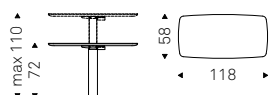

Runner Keramik

Paolo Cattelan | 2022

Scrivania regolabile elettricamente in altezza. Struttura in acciaio verniciato gofrato titanio o bronzo. Piano in ceramica Marmi nei colori Golden Calacatta opaco, Golden Calacatta lucido, Portoro opaco, Portoro lucido o Breccia.

Desk with electrically adjustable height. Frame in titanium or bronze embossed lacquered steel. Top in ceramic Marmi matt Golden Calacatta, glossy Golden Calacatta, matt Portoro, glossy Portoro or Breccia.

RUNNER KERAMIK table with titanium base and Breccia top – RIHANNA X chair in soft leather 951 castoro and titanium frame – PLANETA lamp