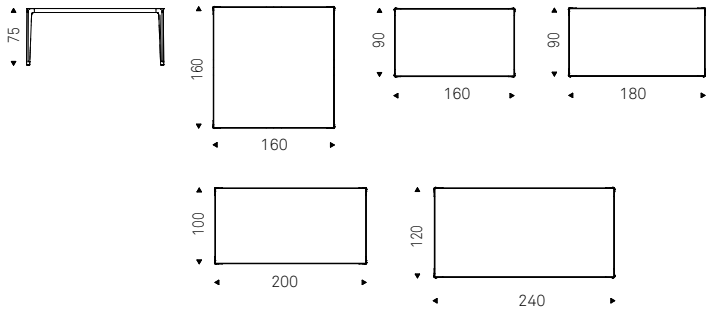

Boulevard Argile

Archirivolto | 2022

Tavolo con base in alluminio verniciato goffrato titanio, bronzo, o pearl. Piano in cristallo temperato spatolato in argilla nei colori Oslo, Cairo o Havana.

Table with base in titanium, bronze or pearl embossed lacquered aluminium.

Top in tempered glass clay-spatulated in colours Oslo, Cairo or Havana.