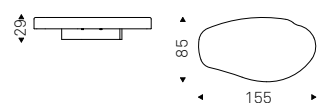

Arena Long

Yasuhiro Shito | 2022

Tavolino con base in acciaio verniciato gofrato nero e piano in legno verniciato Brushed Bronze o Brushed Grey. Nella versione LONG BOND il tavolino principale è affiancato da un tavolino con base in acciaio verniciato gofrato nero, colonna in acciaio verniciato Brushed Bronze o Brushed Grey e piano girevole in cristallo bisellato fumé.

Coffee table with black embossed lacquered steel base and wooden top in Brushed Bronze or Brushed Grey lacquered. In LONG BOND version, main coffee table is sided by a coffee table with base in black embossed lacquered steel, column in Brushed Bronze or Brushed Grey lacquered steel and swivelling fumé bevelled glass top.

Arena Long Bond