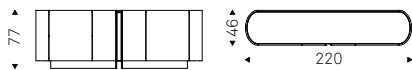

Sideboard in titanium lacquered wood. Top and insert in glass with artistic decorative printing in colours Cotopaxi (CYM6) or Orobico (CYM7). Internal clear glass shelves.

DYNASTY sideboard with titanium structure and insert/top in Cotopaxi