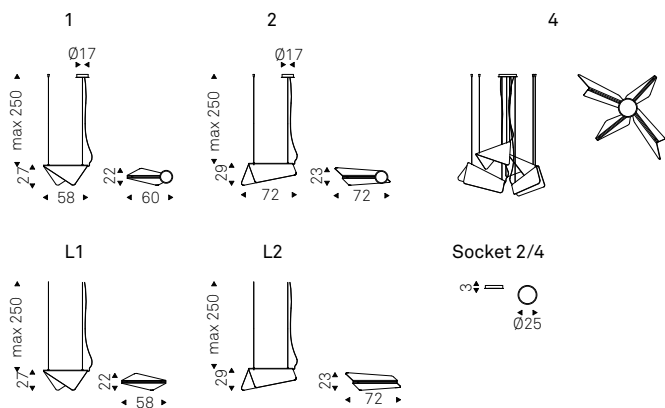

Velar

Carlo Rocchetti | 2022

Lampada a soffitto con paralume in vetro artistico decorato trasparente o vetro artistico decorato fumé blu. Attacco a soffitto in acciaio cromo nero. Illuminazione a led.

Ceiling lamp with lampshade in artistic decorated transparent glass or artistic decorated blue fumé glass. Ceiling plate in black chrome steel. Led lights.

◀ VELAR lamp transparent glass
▶ VELAR lamp transparent/blue-fumé glass