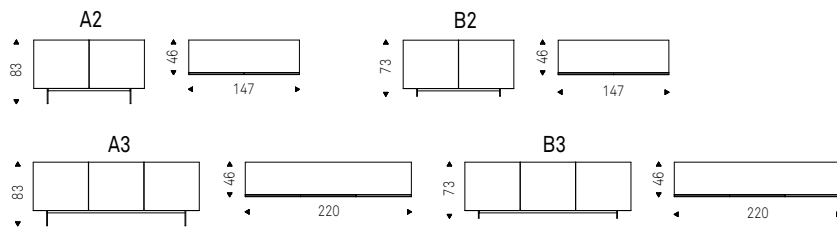

Focus CrystalArt

Paolo Cattelan | 2020

Madia contenitore a due o tre ante in legno laccato bianco opaco, graphite opaco o titanio. Ante in cristallo extrachiaro con stampa artistica decorativa nei colori CY01, CY02, Cotopaxi (CYM6) o Orobico (CYM7) e profili in alluminio verniciato titanio goffrato. Piedini in acciaio inox lucido, verniciati bianco o graphite opaco. Ripiani interni in cristallo trasparente. Optional: cassetto interno posizionabile su ognuna delle ante. Optional: top in cristallo extrachiaro con stampa artistica decorativa nei colori CY01, CY02, Cotopaxi (CYM6) o Orobico (CYM7) in tinta con le ante.

Sideboard 2 or 3 doors in matt white, matt graphite or titanium lacquered wood. Doors in extra clear glass with artistic decorative printing in colours CY01, CY02, Cotopaxi (CYM6) or Orobico (CYM7) and embossed titanium aluminum profiles. Polished stainless steel feet, matt white or graphite varnished. Internal clear glass shelves. Optional: internal drawer in each door. Optional: extra clear glass top with artistic decorative printing in colours CY01, CY02, Cotopaxi (CYM6) or Orobico (CYM7) matching the doors colour.