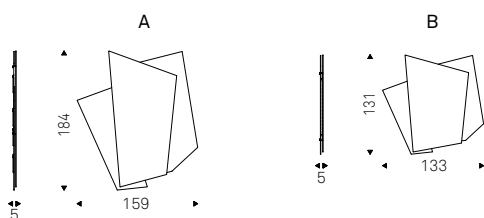

Risiko

Studio Kronos | 2022

Specchio da parete in cristallo specchiato.
Optional: luce a led.

Wall mirror in mirrored glass. Optional: led light.

◀ RISIKO B mirror in mirrored glass -
FOCUS CRYSTALART sideboard
▶ RISIKO A mirror in mirrored glass -
DYNASTY sideboard