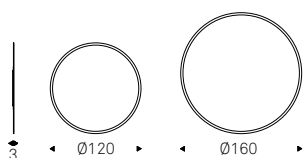

Hawaii Round

Studio Kronos | 2022

Specchio da parete tutto in cristallo specchiato, specchiato fumé o specchiato bronzo con bordi bisellati.

Wall mirror in mirrored, fumé or bronze mirrored glass with bevelled edges.

HAWAII ROUND mirror in mirrored glass – TERMINAL KERAMIK DRIVE console with titanium base and Makalu top