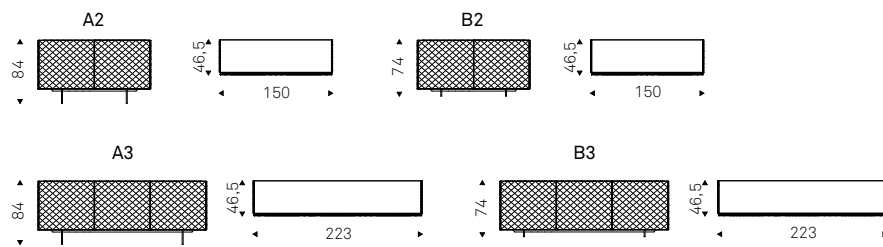

Vivaldi

P. Cattelan & L. Remedi | 2022

Madia con ante e fianchi in cristallo specchiato couture fumé o bronzo. Top in cristallo specchiato fumé o bronzo. Profili in alluminio verniciato nero gofrato. Piedini in acciaio inox lucido o verniciati graphite opaco. Contenitore a 2 o 3 ante in legno graphite e ripiani interni in cristallo trasparente. Optional: cassetto interno posizionabile su ognuna delle ante.

Sideboard with doors and sides in quilted fumé or bronze mirrored glass. Top in fumé or bronze mirrored glass. Profiles in embossed lacquered black aluminium. Feet in polished stainless steel or matt graphite lacquered. Sideboard 2 or 3 doors in graphite lacquered wood and internal clear glass shelves. Optional: internal drawer in each door.