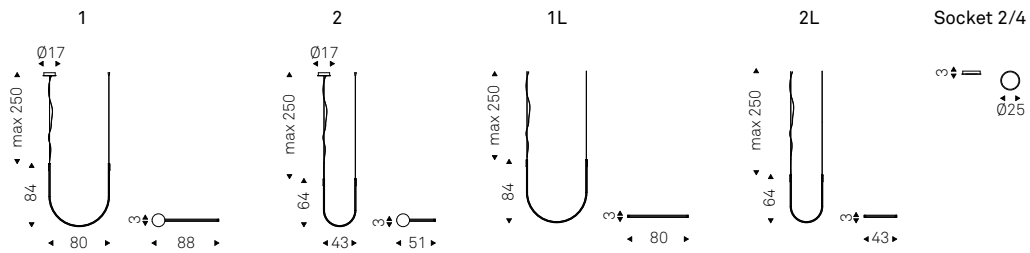

Nahun

Studio Kronos | 2022

Lampada a soffitto con struttura in acciaio verniciato iron grey satinato e particolari in ottone. Attacco a soffitto in acciaio verniciato gofrato titanio. Illuminazione a led. Optional telecomando e dimmer.

Ceiling lamp with frame in satin iron grey embossed lacquered steel and brass details. Ceiling plate in titanium embossed lacquered steel. Led lights. Optional: remote control and dimmer.