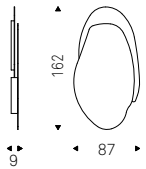

Akumal

Paolo Cattelan | 2022

Specchio da parete in cristallo specchiato fumé e cornice in cristallo fumé. Optional: luce a led.

Wall mirror in mirrored fumé glass with fumé glass frame. Optional: led light.