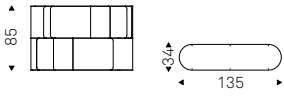

Fulham

Ono Design | 2022

Libreria in acciaio verniciato goffrato titanio, bronzo o pearl.

Bookcase in titanium, bronze or pearl embossed lacquered steel.

◀ FULHAM bookcase in bronze
▶ FULHAM bookcase in titanium –
RHONDA chair in soft leather 953
ardesia and bronze frame