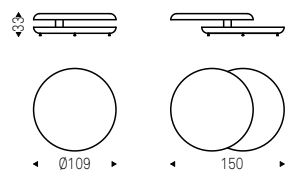

Yo-Yo Brushed

Emanuele Zenere | 2022

Tavolino in legno Brushed Bronze o Brushed Grey con piano superiore girevole.

Coffee table in Brushed Bronze or Brushed Grey laquered wood with swiveling upper top.

YO-YO BRUSHED coffee table in brushed grey - STING BRUSHED coffee table in brushed grey - KIMI rug in white colour - FULHAM bookcases in titanium