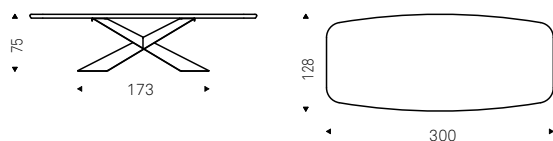

Tyron Signature

P. Cattelan & artist collective | 2022

Tavolo con base in acciaio verniciato goffrato titanio, bronzo, graphite o nero, Brushed Bronze o Brushed Grey. Piano in MDF con disegno artistico realizzato a mano: Thunder in foglia argento e rame o Goldeneye aerografato bianco perlato con sfumature calde. Ogni tavolo è unico e non replicabile.

Table with base in titanium, bronze, graphite or black embossed lacquered steel, Brushed Bronze or Brushed Grey. MDF top with handmade artistic design: Thunder in silver and copper leaf or Goldeneye white pearl airbrushed with warm shades. Each table is unique and non-replicable.