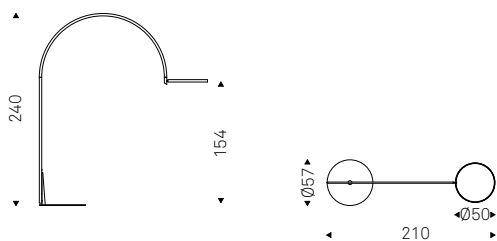

Arx

Giorgio Cattelan | 2022

Lampada da terra con struttura in acciaio verniciato gofrato titanio o bronzo. Illuminazione a led, led inclusi.

Floor lamp in titanium or bronze embossed lacquered steel. Led lights included.

- ◀ ARX lamp in titanium – MAXIM ARGILE table with base and top in Cairo colour
- ARX lamp in titanium – AWARD tv holder with bronze base and Breccia top