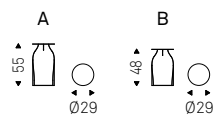

Yo-Yo brushed

Penguin

Paolo Cattelan | 2022

Tavolino in acciaio verniciato gofrato titanio o bronzo.

Coffee table in titanium or bronze embossed lacquered steel.

◀ PENGUIN coffee tables in titanium
▶ PENGUIN coffee tables in bronze