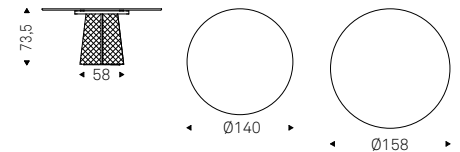

Tavolo con base in cristallo curvato specchiato couture fumé o bronzo. Piano in ceramica Marmi nei colori Alabastro, Supreme, Ardesia, Golden Calacatta opaco, Golden Calacatta lucido, Portoro opaco, Portoro lucido, Sahara Noir lucido, Makalu, Breccia, Arenal, Corcovado o Kaindy. Optional vassoio centrotavola girevole Lazy Susan.

Table with base in mirrored and quilted fumé or bronze curved glass. Top in ceramic Marmi in Alabastro, Supreme, Ardesia, matt Golden Calacatta, glossy Golden Calacatta, matt Portoro, glossy Portoro, glossy Sahara Noir, Makalu, Breccia, Arenal, Corcovado or Kaindy. Optional central swiveling tray Lazy Susan.

Atrium Wood Round

P. Cattelan & L. Remedi | 2022