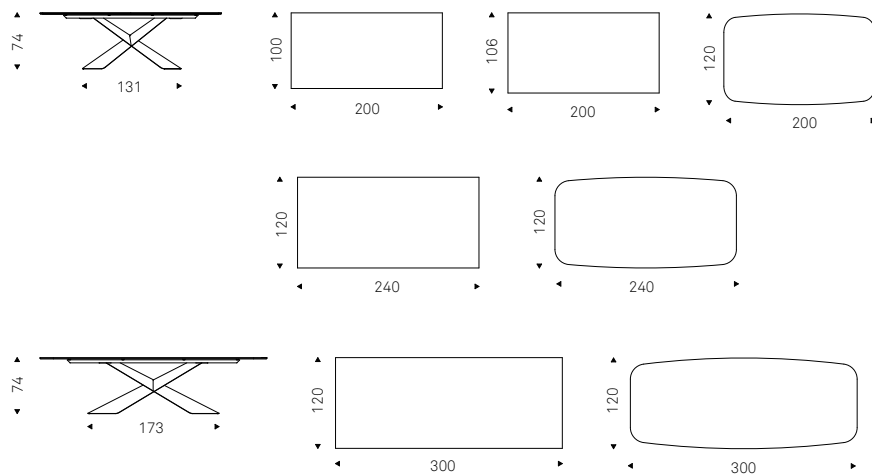

Tyron Keramik

Paolo Cattelan | 2020

Tavolo con base in acciaio verniciato goffrato titanio, bronzo, graphite o nero, Brushed Bronze o Brushed Grey. Piano in ceramica Marmi nei colori Alabastro, Supreme, Ardesia, Golden Calacatta opaco, Golden Calacatta lucido, Portoro opaco, Portoro lucido, Sahara Noir lucido, Makalu, Breccia, Arenal, Corcovado o Kaindy.

Table with base in titanium, bronze, graphite or black embossed lacquered steel, Brushed Bronze or Brushed Grey. Marmi Alabastro, Supreme, Ardesia, matt Golden Calacatta, glossy Golden Calacatta, matt Portoro, glossy Portoro, glossy Sahara Noir, Makalu, Breccia, Arenal, Corcovado or Kaindy ceramic top.

TYRON KERAMIK table with bronze base and Kaindy ceramic top – MARIEL ML chairs in soft leather 948 lino and bronze frame – KATANA lamp - KIMI rug in salvia colour