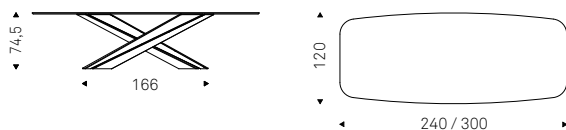

Lancer

Lancer Moonglass

Renato Guerra | 2022

Tavolo con base in acciaio verniciato gofrato titanio, bronzo, graphite, pearl o nero, Brushed Bronze o Brushed Grey. Top in vetro bronzo Moonglass.

Table with base in titanium, bronze, graphite, pearl, or black embossed lacquered steel, Brushed Bronze or Brushed Grey lacquered steel. Top in bronze glass Moonglass.