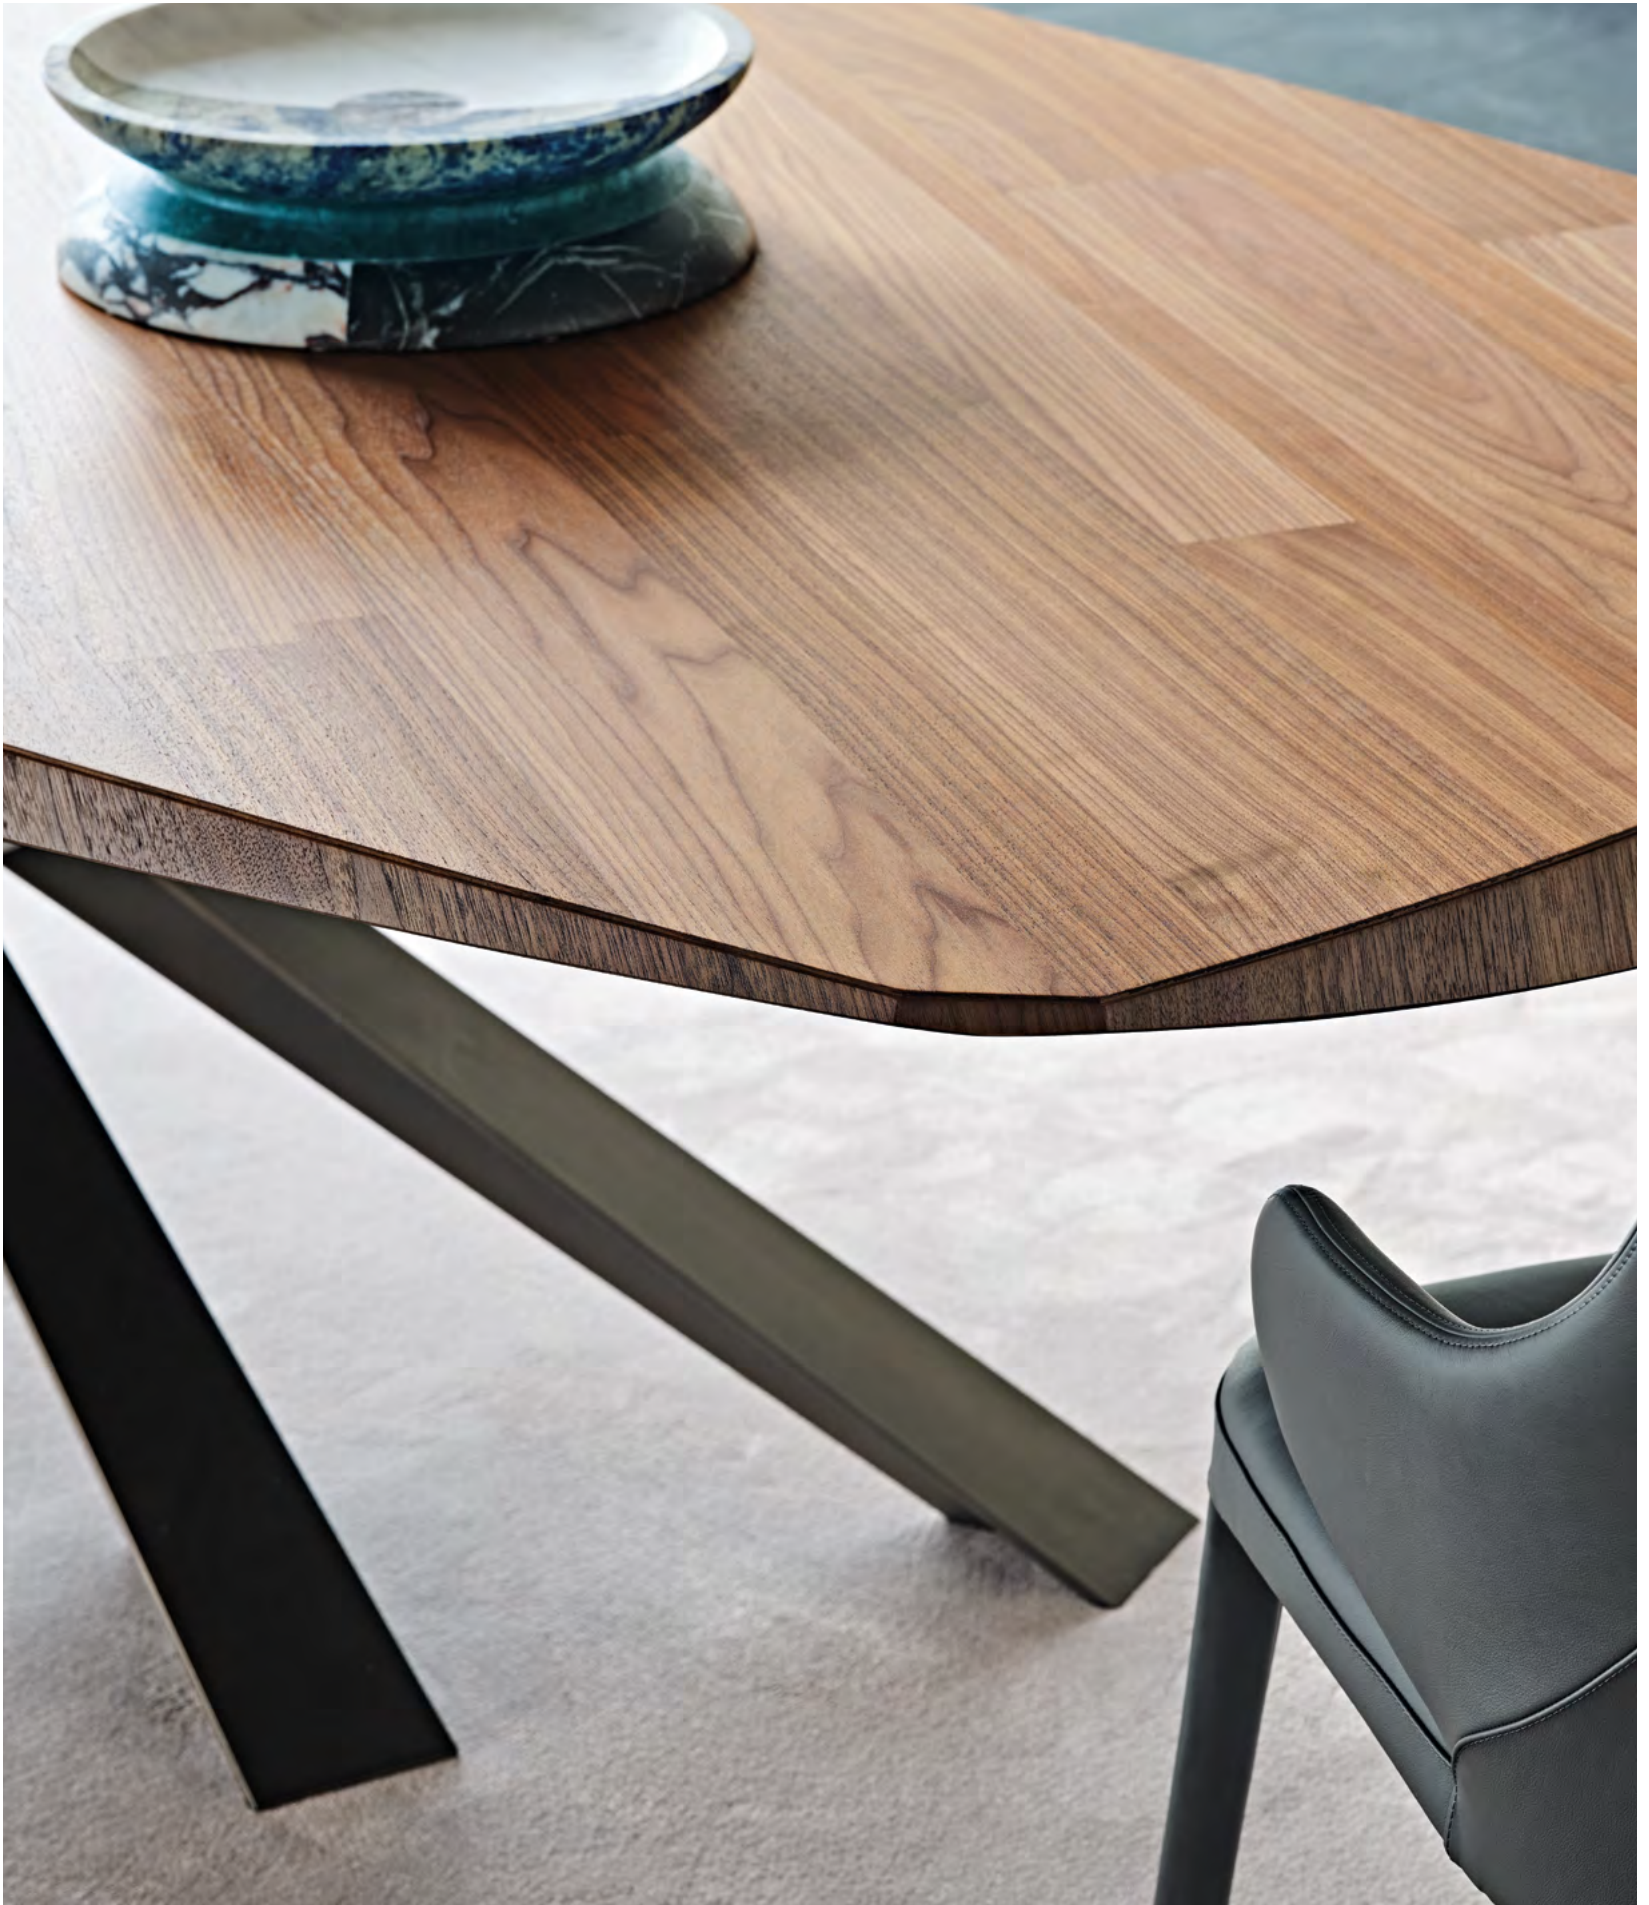

Lancer Wood