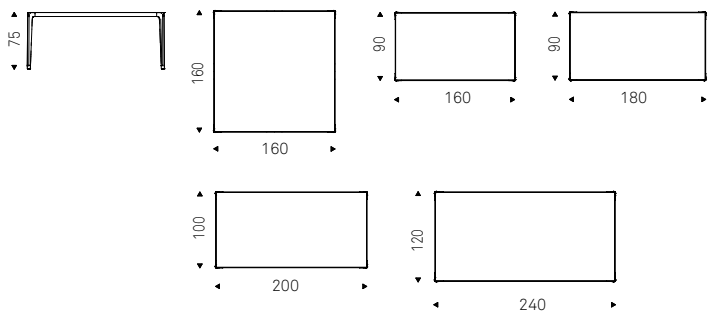

Boulevard

Archirivolto | 2022

Tavolo con base in alluminio verniciato goffrato titanio, bronzo, o pearl. Piano in cristallo extrachiario acidato temperato verniciato Corda o Visone.

Table with base in titanium, bronze or pearl embossed lacquered aluminium. Top in extra clear frosted tempered glass painted Corda or Visone.