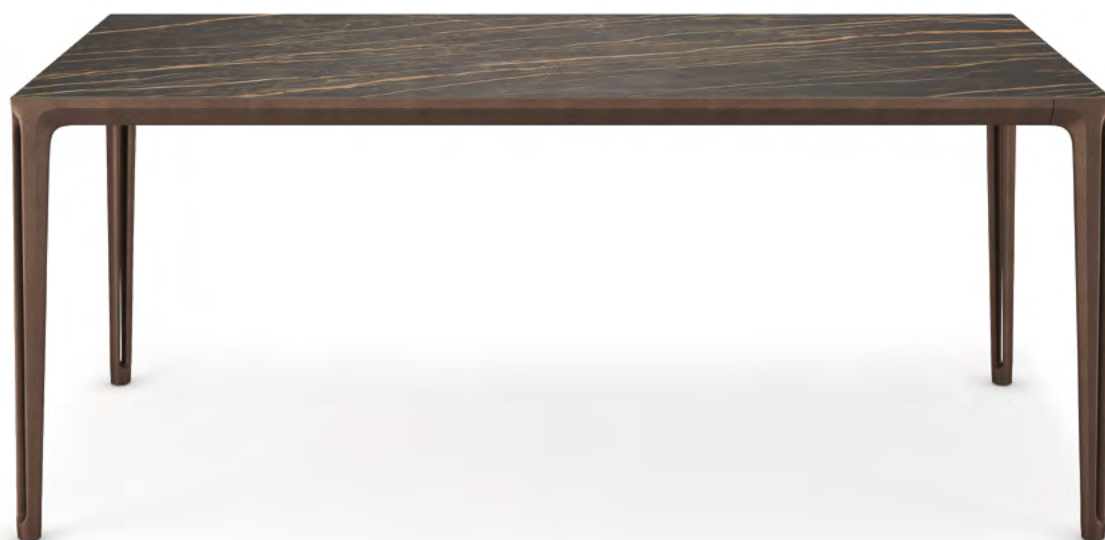

SKORPIO KERAMIK table with titanium base and Corcovado ceramic top - RHONDA chairs in soft leather 953 ardesia and titanium base - MAGELLANO lamps

SKORPIO KERAMIK table with titanium base and Corcovado ceramic top - RHONDA chairs in soft leather 953 ardesia and titanium base - MAGELLANO lamps - CHELSEA sideboard in titanium - AKUMAL mirror in fumé mirrored glass

Skorpio Keramik

Boulevard Keramik

Archirivoltò | 2022

Tavolo con base in alluminio verniciato gofrato titanio, bronzo, o pearl. Piano in ceramica Marmi nei colori Golden Calacatta opaco, Golden Calacatta lucido, Portoro opaco, Portoro lucido, Sahara Noir lucido, Makalu, Breccia, Arenal, Corcovado o Kaindy.

◀ BOULEVARD KERAMIK table with bronze base and matt Portoro ceramic top
▶ BOULEVARD KERAMIK table with titanium base and Corcovado ceramic top – RIHANNA X chairs in soft leather 951 castoro and titanium frame - COIMBRA lamps