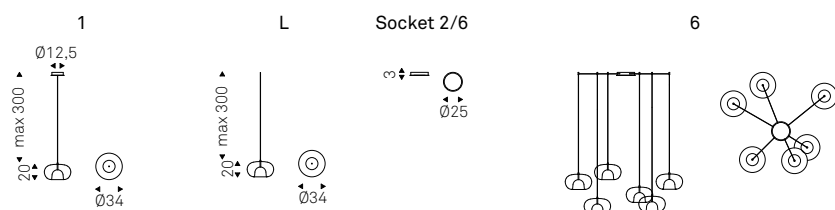

Coimbra

Oriano Favaretto | 2022

Lampada a soffitto con paralume in vetro borosilicato trasparente e calotta interna in vetro borosilicato verniciato bronzo, canna di fucile o azzurro. Attacco a soffitto in acciaio cromo nero.

Ceiling lamp with lampshade in transparent borosilicate glass and inner shell in borosilicate glass painted bronze, canna di fucile or light blue. Ceiling plate in black chrome steel.

◀ COIMBRA lamps in bronze and dark grey
▶ COIMBRA lamps light in blue and dark grey