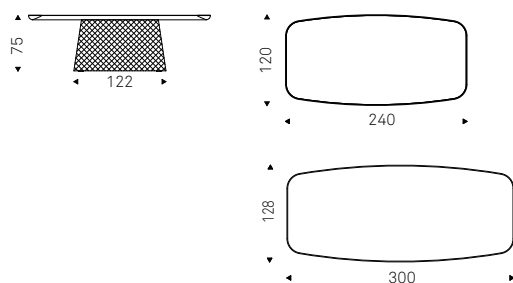

Atrium Keramik Premium

P. Cattelan & L. Remedi | 2022

Tavolo con base in cristallo curvato specchiato couture fumé o bronzo. Piano in ceramica Marmi nei colori Alabastro, Supreme, Ardesia, Golden Calacatta opaco, Golden Calacatta lucido, Portoro opaco, Portoro lucido, Sahara Noir lucido, Makalu, Breccia, Arenal, Corcovado o Kaindy con profilo inferiore arrotondato e verniciato Brushed Bronze o Brushed Grey.

Table with base in mirrored and quilted fumé or bronze curved glass. Top in ceramic Marmi Alabastro, Supreme, Ardesia, matt Golden Calacatta, glossy Golden Calacatta, matt Portoro, glossy Portoro, glossy Sahara Noir, Makalu, Breccia, Arenal, Corcovado or Kaindy with Brushed Bronze or Brushed Grey lacquered and rounded lower profile.