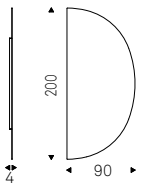

Day

Studio Kronos | 2022

Specchio da parete tutto in cristallo specchiato.

Wall mirror in mirrored glass.