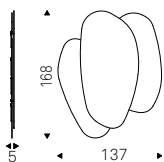

Ulisse

Paolo Cattelan | 2022

Specchio da parete in cristallo specchiato e specchiato fumé o in cristallo specchiato e specchiato bronzo.

Wall mirror in mirrored and fumé mirrored glass or in mirrored and bronze mirrored glass.