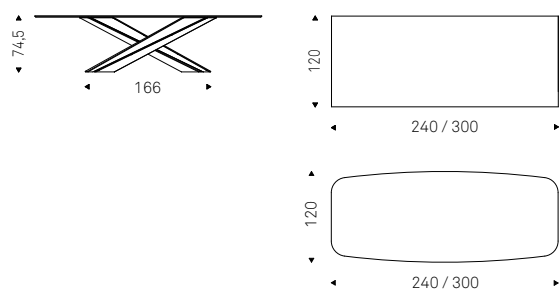

Lancer Keramik

Renato Guerra | 2022

Tavolo con base in acciaio verniciato gofrato titanio, bronzo, graphite, pearl o nero, Brushed Bronze o Brushed Grey. Piano in ceramica Marmi nei colori Alabastro, Supreme, Ardesia, Golden Calacatta opaco, Golden Calacatta lucido, Portoro opaco, Portoro lucido, Sahara Noir lucido, Makalu, Breccia, Arenal, Corcovado o Kaindy.

Table with base in titanium, bronze, graphite, pearl, or black embossed lacquered steel, Brushed Bronze or Brushed Grey lacquered steel. Top in ceramic Marmi Alabastro, Supreme, Ardesia, matt Golden Calacatta, glossy Golden Calacatta, matt Portoro, glossy Portoro, glossy Sahara Noir, Makalu, Breccia, Arenal, Corcovado or Kaindy.

LANCER KERAMIK table with titanium base and Corcovado top - MARIEL chairs in soft leather 948 lino and burned oak frame - COSTES sideboard in Canaletto walnut - NAHUN lamps - KIMI rug in salvia colour