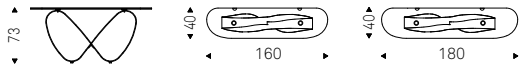

Butterfly Consolle

Nucleo+ | 2022

Consolle con base in acciaio verniciato gofrato titanio o bronzo, Brushed Bronze o Brushed Grey. Piano in cristallo trasparente o trasparente extrachiario 12mm. Piano in appoggio. Fissaggio a parete necessario.

Console with base in titanium or bronze embossed lacquered steel, Brushed Bronze or Brushed Grey. Top in 12mm clear or extra clear glass, laid on the base. Wall anchorage is necessary.

BUTTERFLY consolle with brushed grey base and extra clear glass top