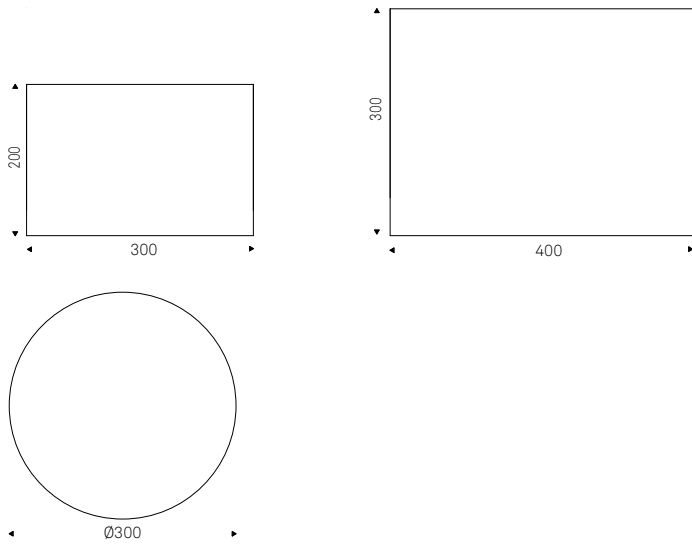

Kimi

STC Studio | 2022

Tappeto in velluto dall' aspetto semilucido ed effetto soft touch nei colori white, tortora o salvia.

Velvet rug with semi-gloss appearance and soft touch effect in white tortora or salvia colours.