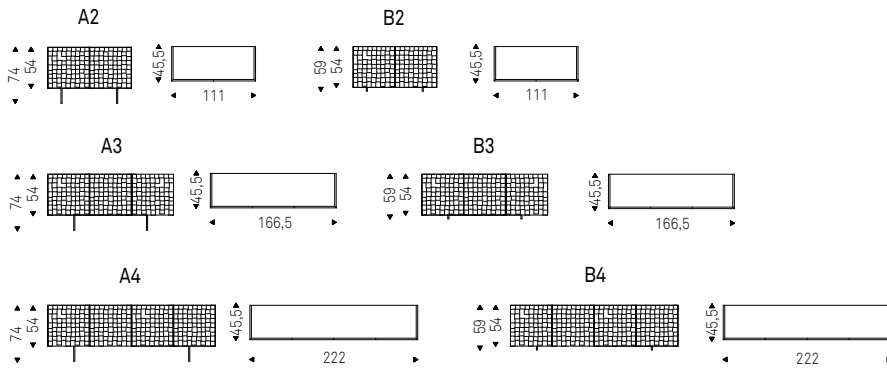

Arizona Crossing

Alessio Bassan | 2022

Madia contenitore in legno Brushed Bronze o Brushed Grey con lavorazione incrociata. Top in cristallo extrachiaro verniciato moka acidato. Piedi in acciaio verniciato gofrato nero. Ripiani interni in legno color graphite.

Sideboard in Brushed Bronze or Brushed Grey with woven effect. Top in extra clear moka painted frosted glass. Black embossed lacquered steel feet. Internal shelves in graphite painted wood.