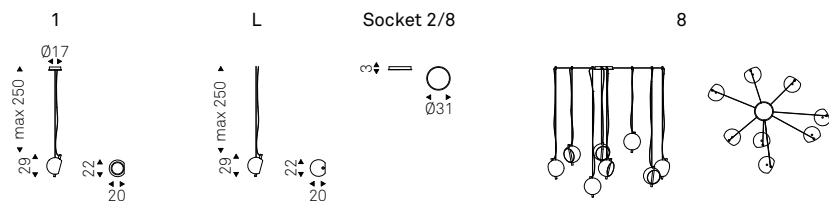

Cody

STC Studio | 2022

Lampada a soffitto con paralume in vetro soffiato trasparente o fumé. Attacco a soffitto in acciaio cromo nero. Illuminazione a led. Optional telecomando e dimmer.

Ceiling lamp with lampshade in artistic blown transparent or fumé glass. Ceiling plate in black chrome steel. Led lights. Optional: remote control and dimmer.