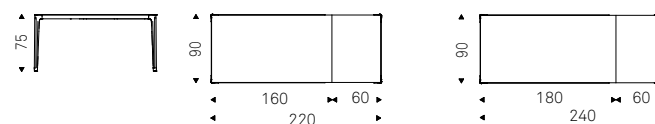

Boulevard Drive

Archirivolto | 2022

Tavolo allungabile con base in alluminio verniciato goffrato titanio, bronzo, o pearl. Piano in cristallo extrachiario acidato temperato verniciato Corda o Visone. Prolunga in laminato in tinta con la base.

Extendible table with base in titanium, bronze or pearl embossed lacquered aluminium. Top in extra clear frosted tempered glass painted Corda or Visone. Laminated wood extension matching the base.