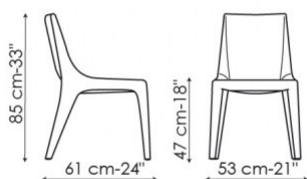

UPHOLSTERY:

eco-leather

leather

Tip toe